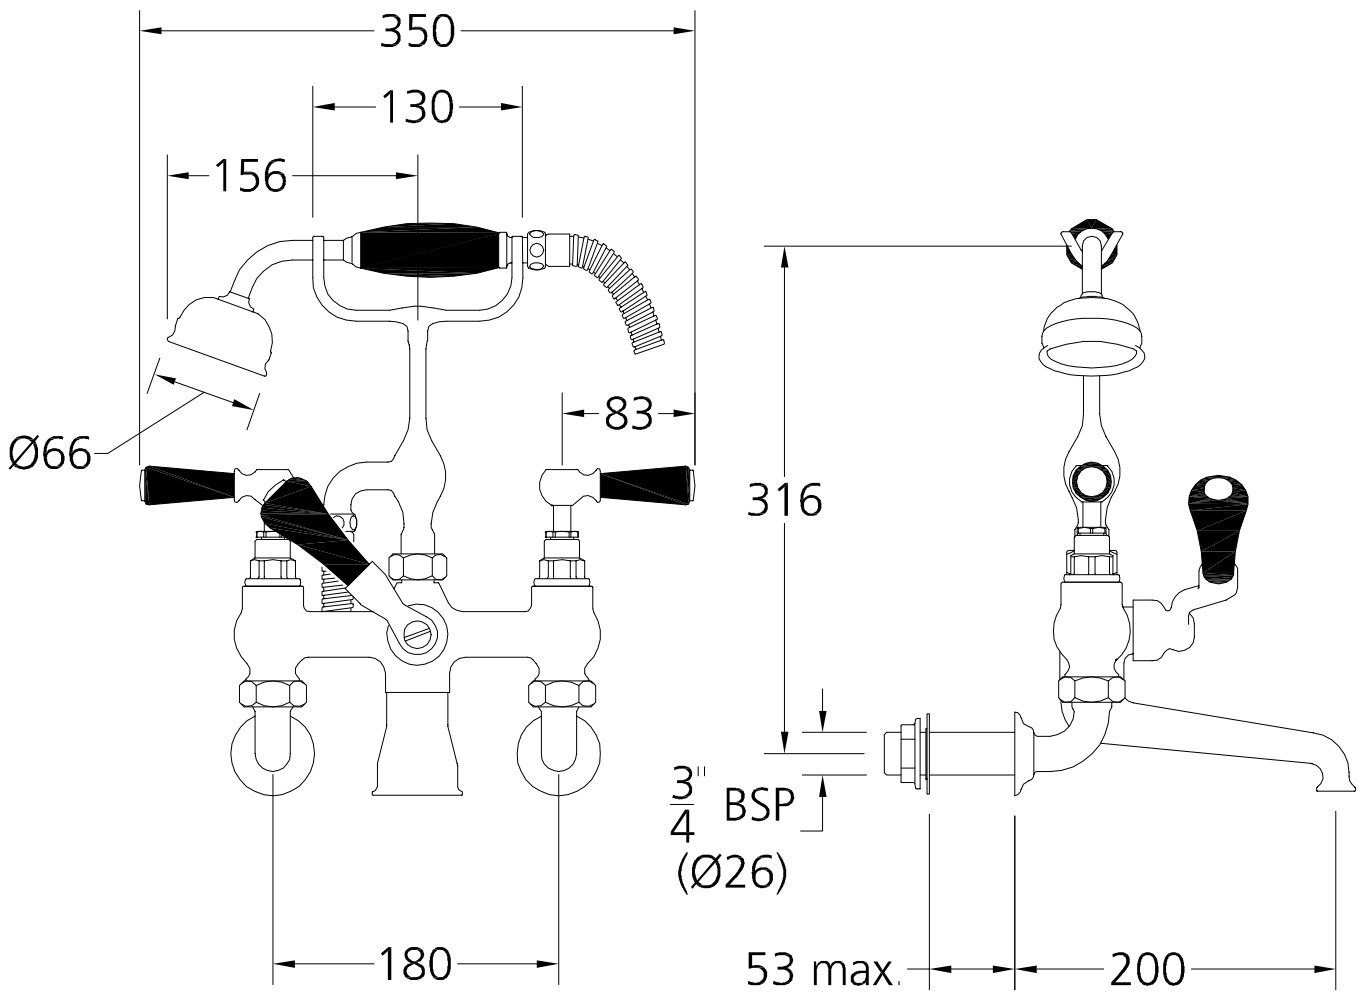

## BL 1166

PDF

Classic Wall Mounted  
Bath Shower Mixer (3/4")  
with Black Levers

Dimensions in millimetres  
To convert into inches divide by 25.4

LEFROY BROOKS