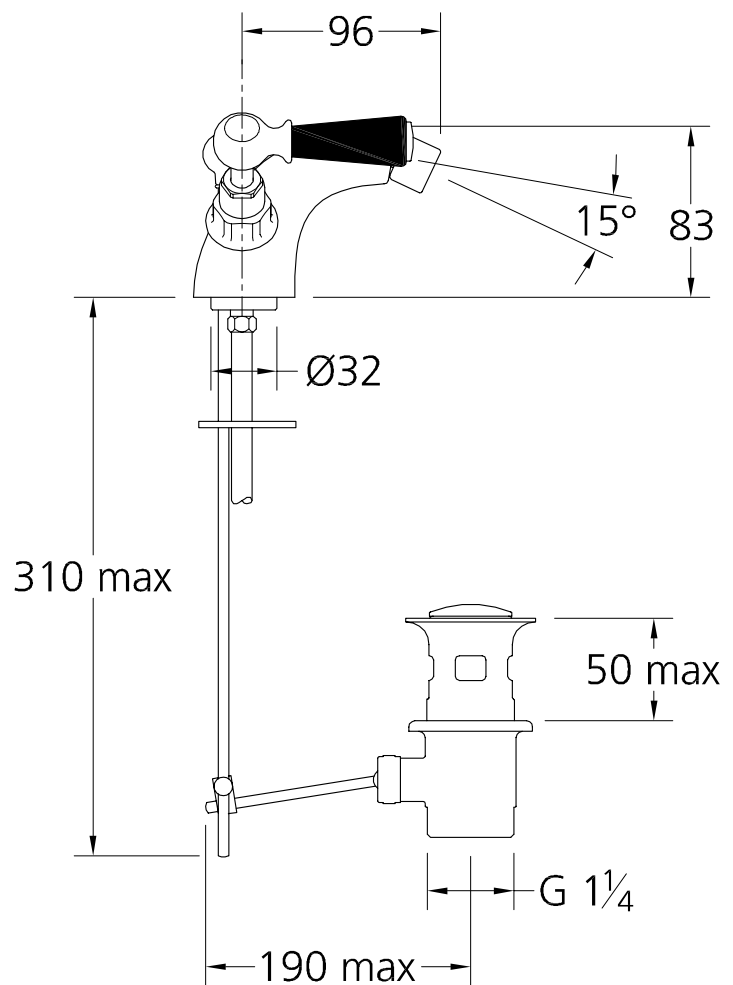

BL 1195

PDF

Classic bidet monobloc
with Black Levers
and pop-up Waste

Dimensions in millimetres
To convert into inches divide by 25.4

LEFROY BROOKS