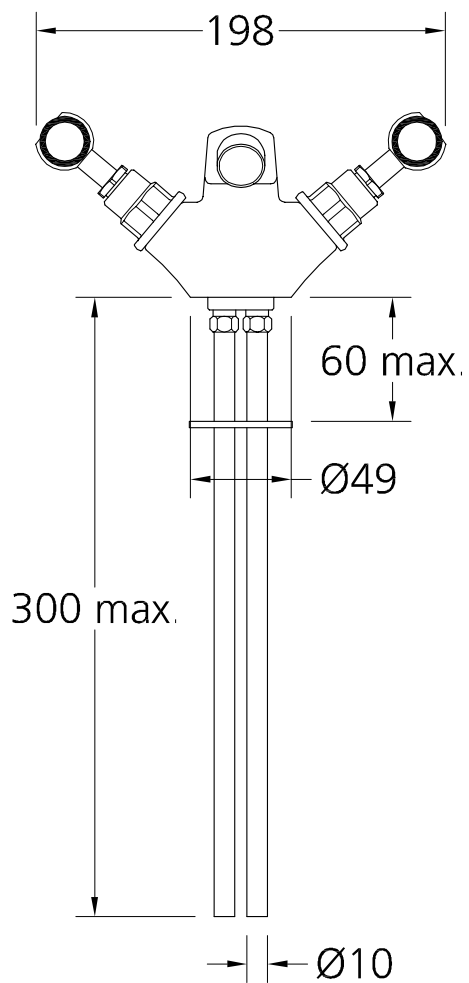

BL 1195

PDF

Classic bidet monobloc
with Black Levers
and pop-up Waste

Dimensions in millimetres
To convert into inches divide by 25.4

LEFROY BROOKS