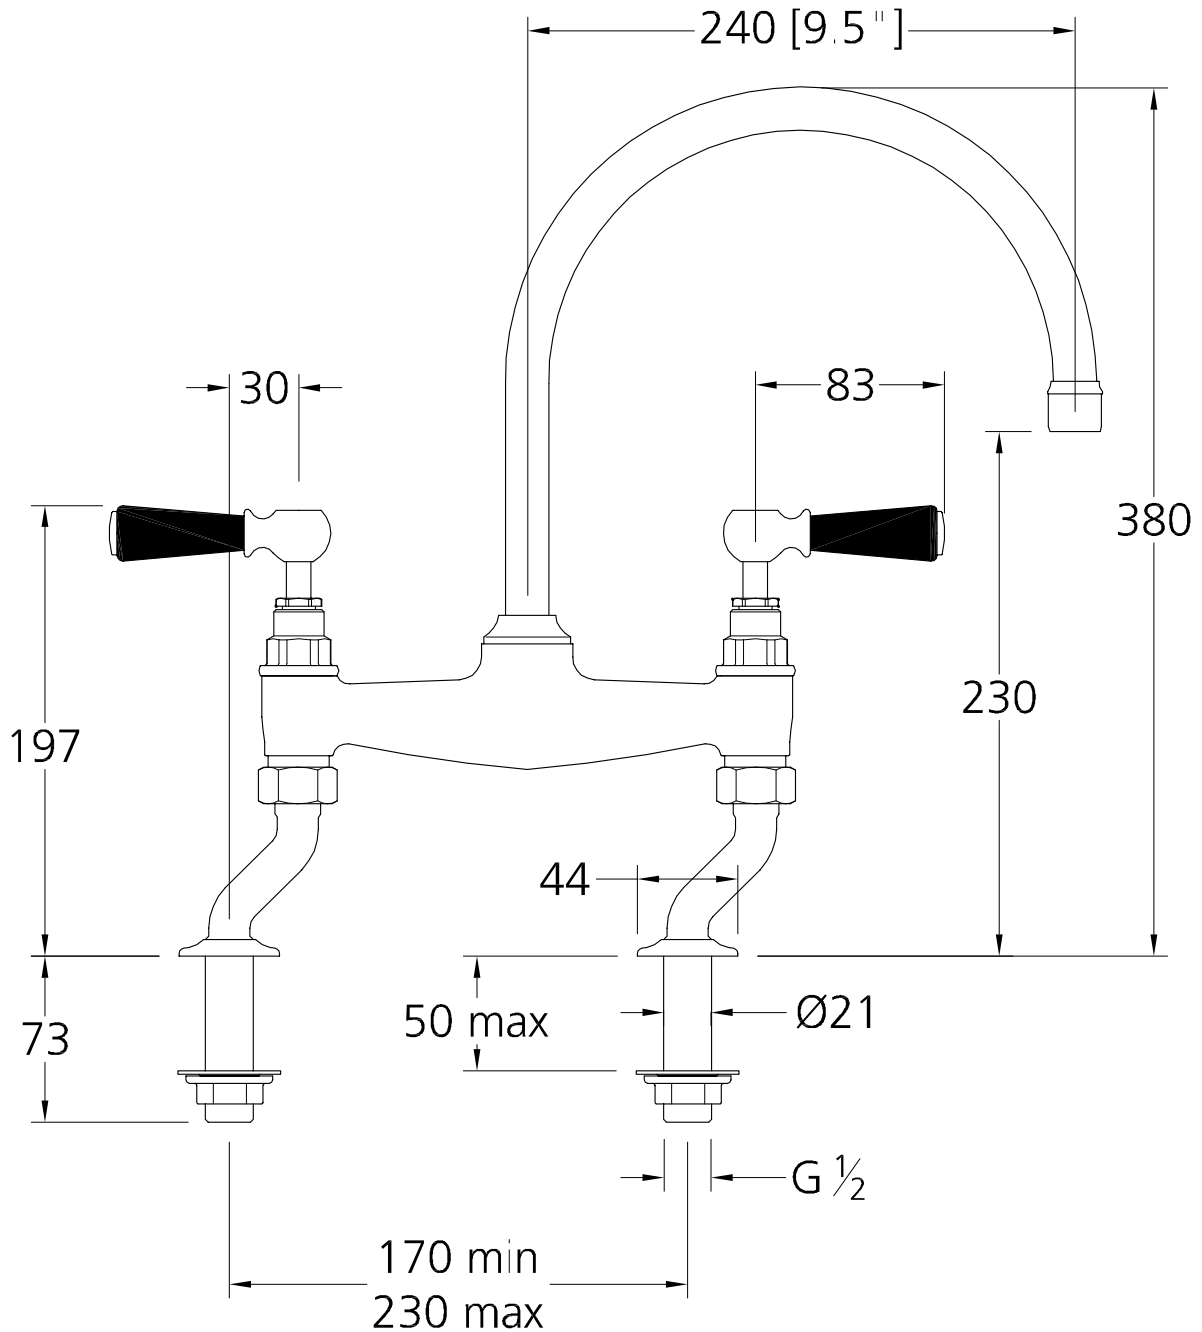

BL 1517

PDF

Black Ceramic Lever
Bridge Mixer deck Mounted

Dimensions in millimetres
To convert into inches divide by 25.4

LEFROY BROOKS