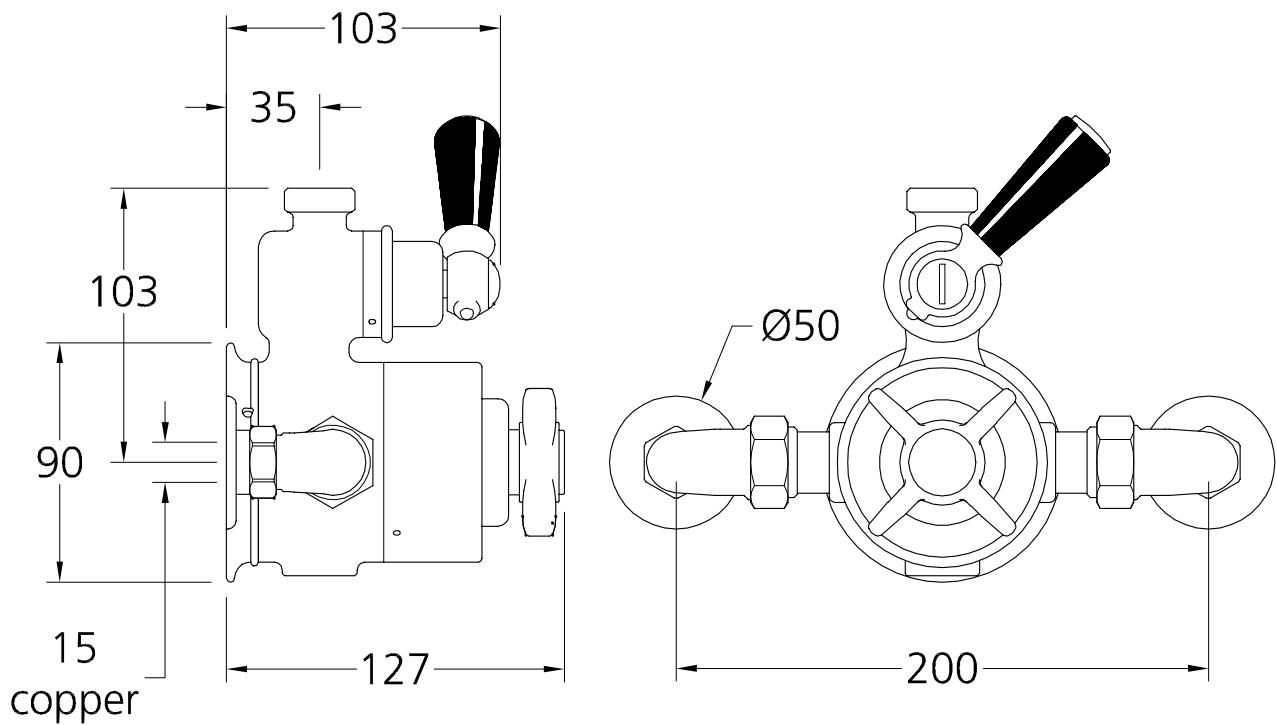

BL 8700

PDF

Exposed Black Lever
Godolphin Thermostatic
Mixing valve

Dimensions in millimetres
To convert into inches divide by 25.4

LEFROY BROOKS