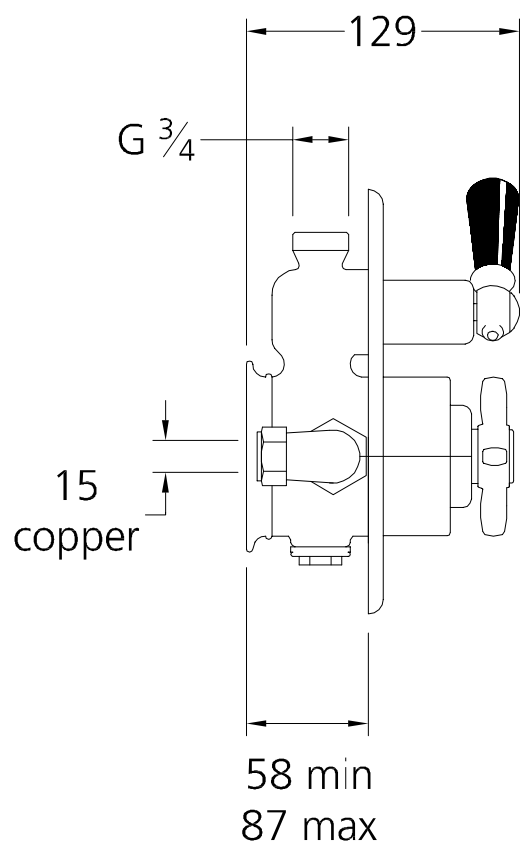

## BL 8706

PDF

Concealed Black Lever  
Thermostatic Mixing valve

Dimensions in millimetres  
To convert into inches divide by 25.4

LEFROY BROOKS