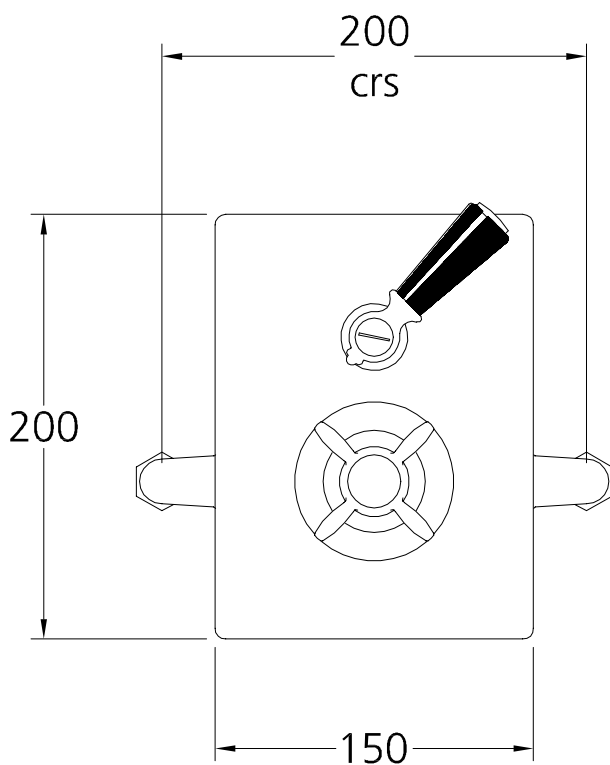

## BL 8706

PDF

Concealed Black Lever  
Thermostatic Mixing valve

Dimensions in millimetres  
To convert into inches divide by 25.4

LEFROY BROOKS