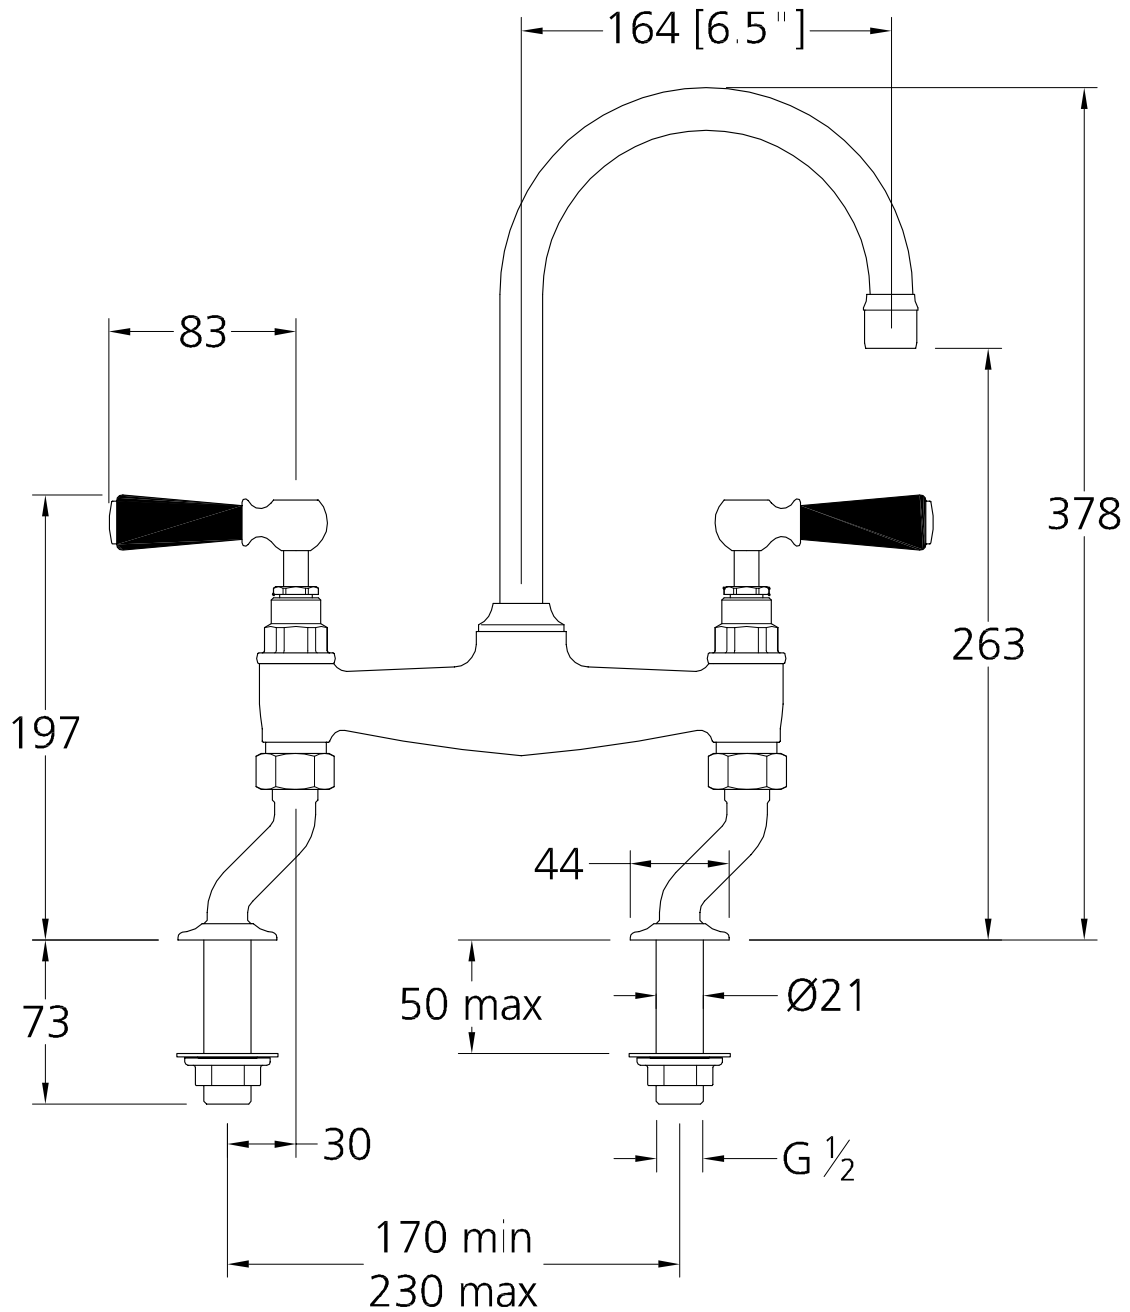

# BL 9007

PDF

Classic Basin Bridge Mixer  
with Black Levers  
and 6 1/2" Spout

Dimensions in millimetres  
To convert into inches divide by 25.4

LEFROY BROOKS