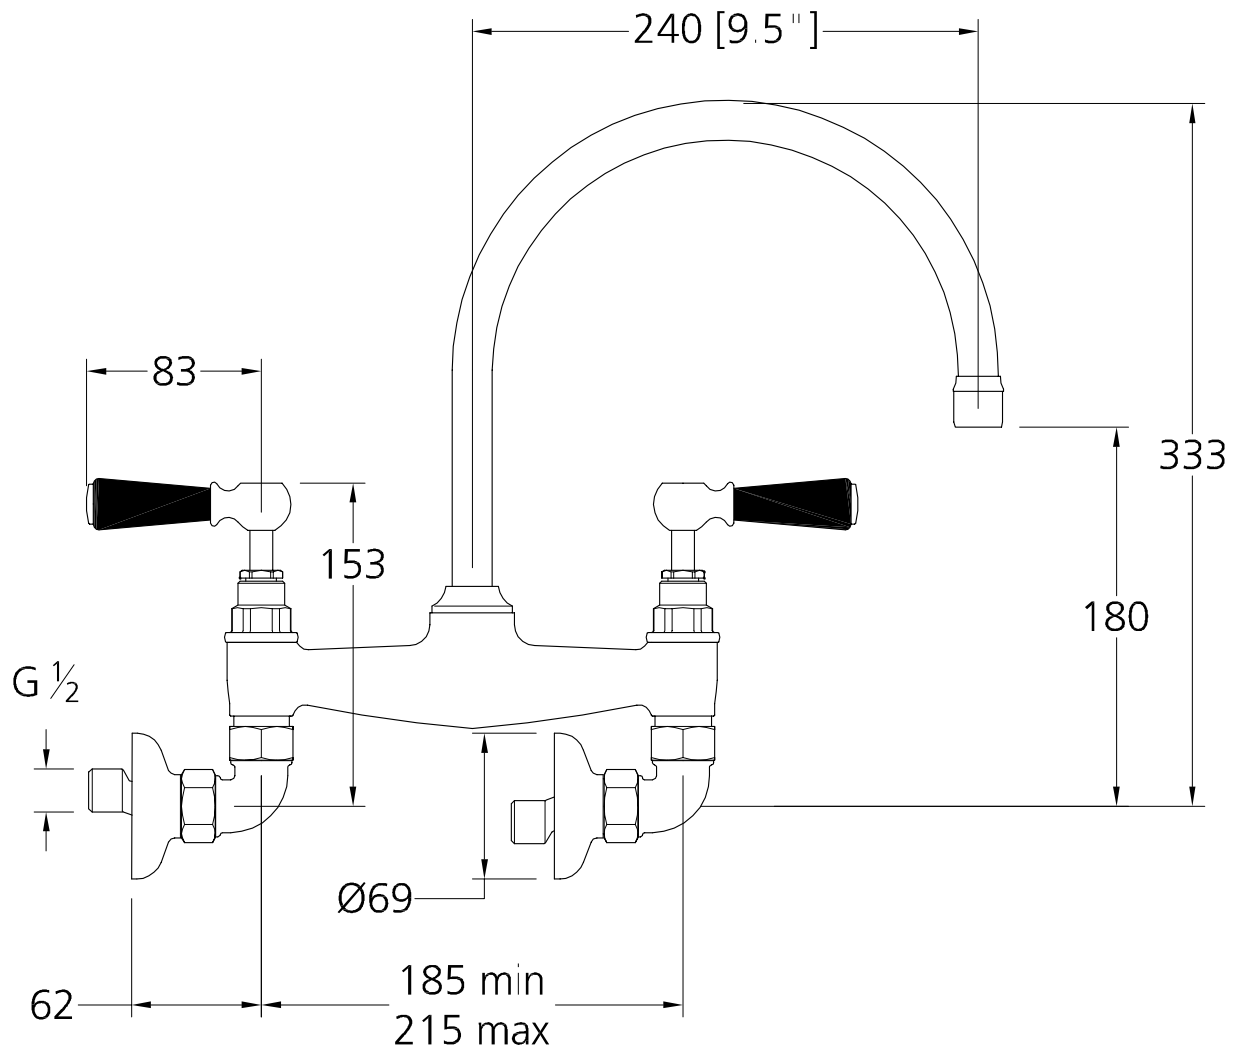

BLE 1518

PDF

Black Ceramic Lever
Bridge Mixer deck
Mounted European Version
with Eccentric Wall Fittings

Dimensions in millimetres
To convert into inches divide by 25.4

LEFROY BROOKS