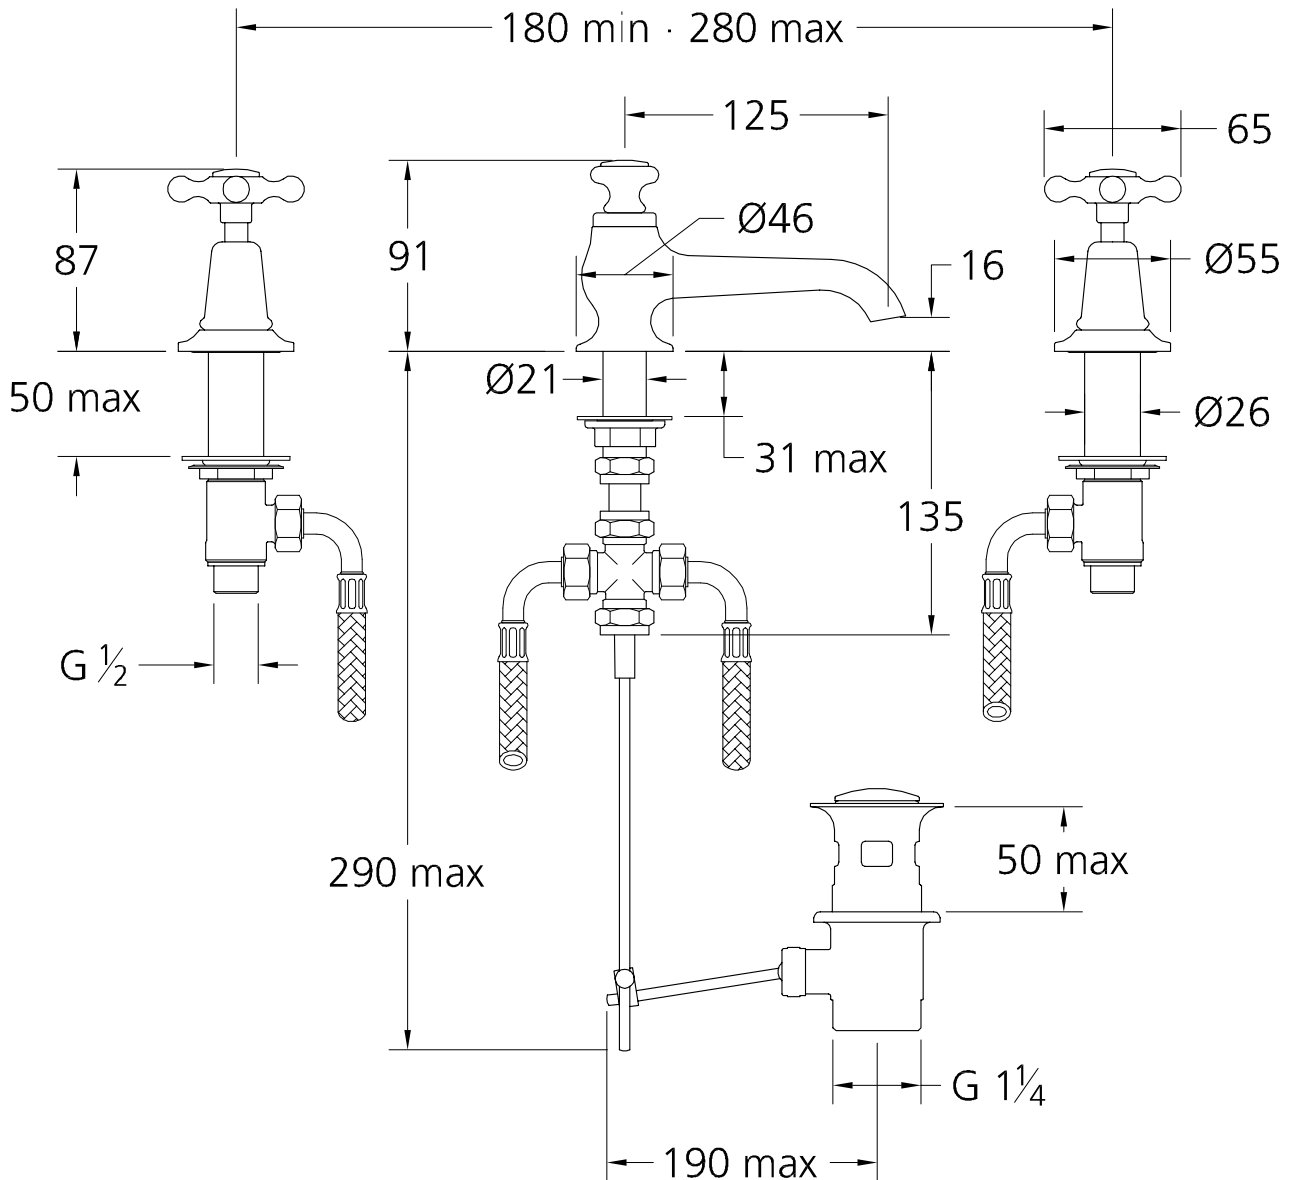

CH 1224

PDF

Connaught Three Hole Basin Mixer with Handwheels and Pop-up Waste

Dimensions in millimetres
To convert into inches divide by 25.4

LEFROY BROOKS