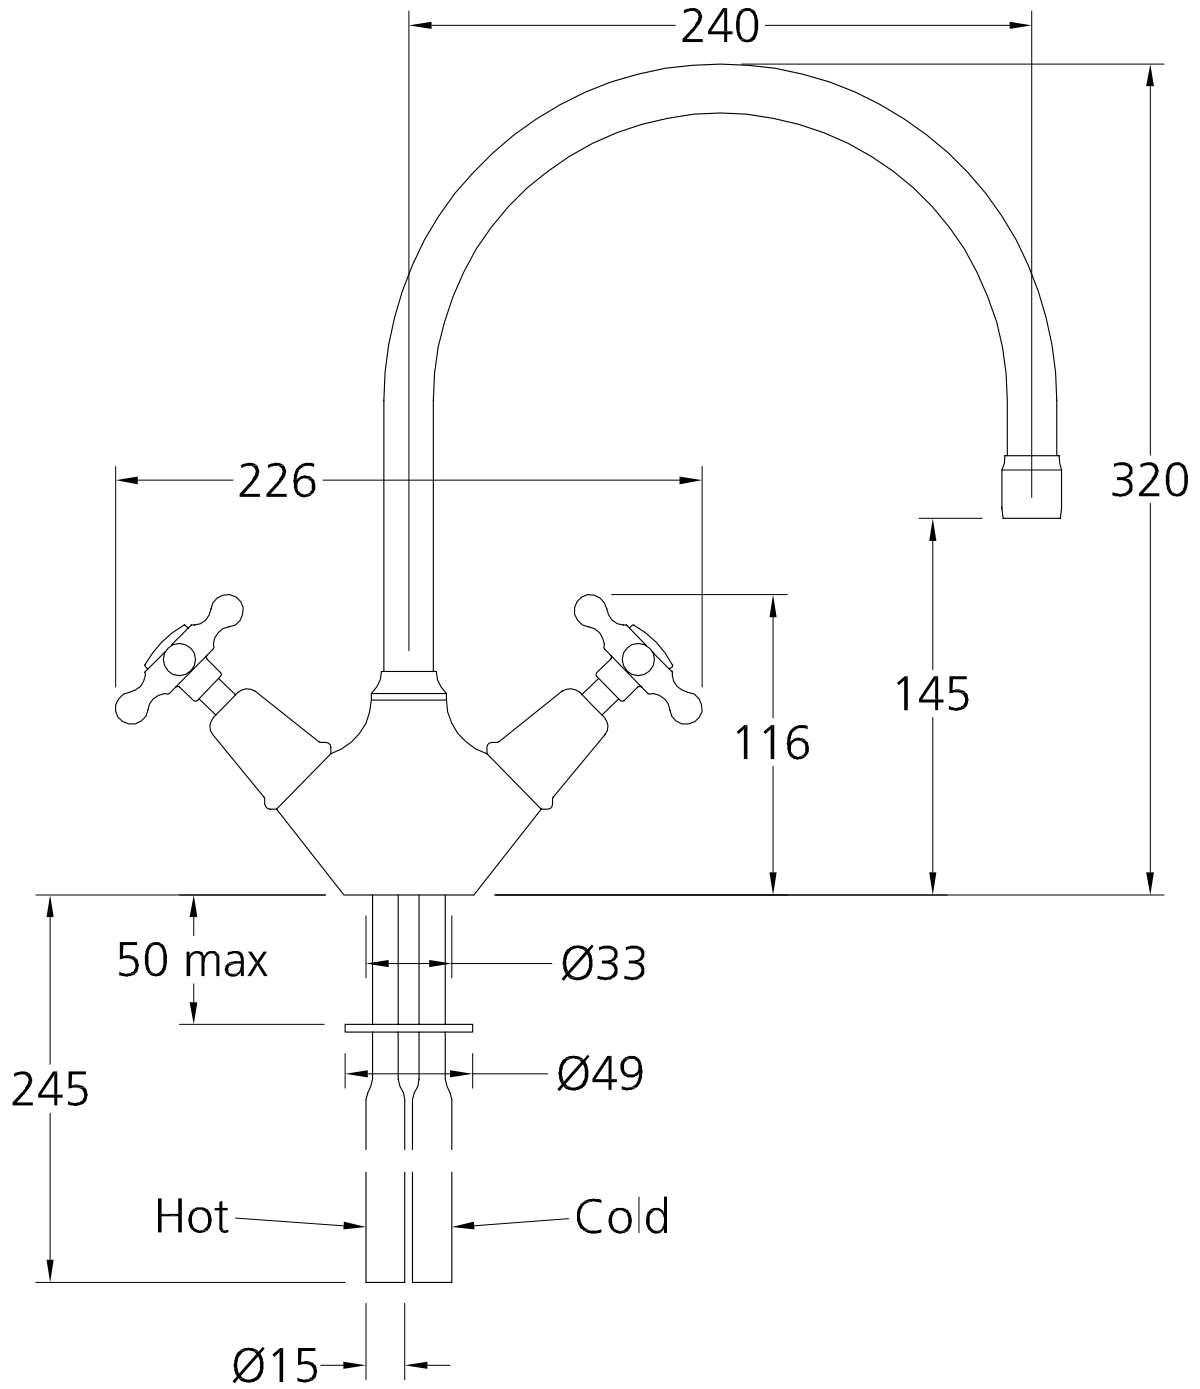

# CH 1507

PDF

Connaught Kitchen  
Monobloc Mixer (Dual Flow)

Dimensions in millimetres  
To convert into inches divide by 25.4

LEFROY BROOKS