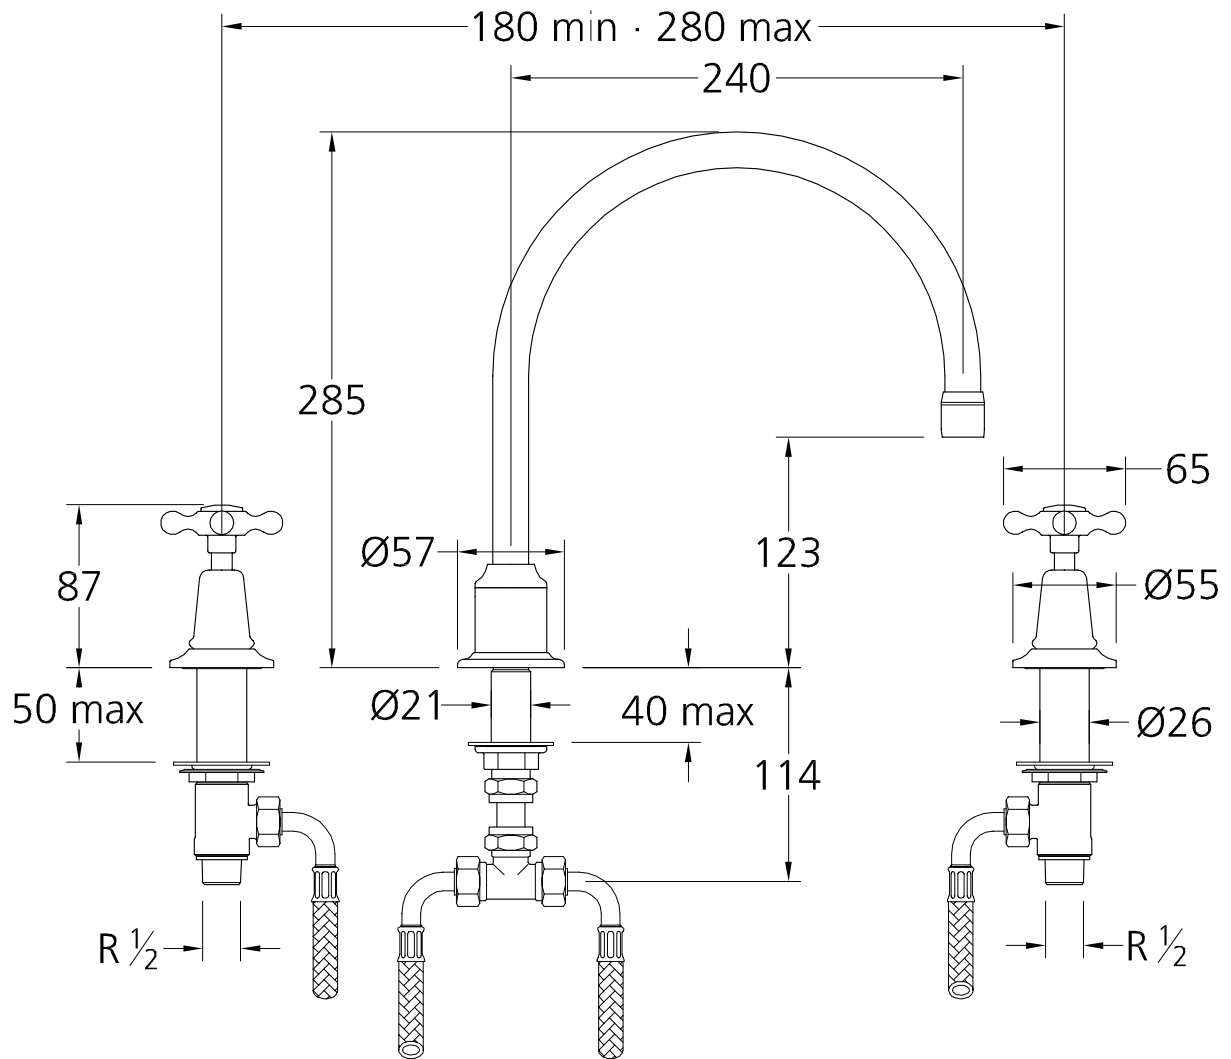

## Connaught Kitchen Three Hole Mixer

Dimensions in millimetres  
To convert into inches divide by 25.4

LEFROY BROOKS