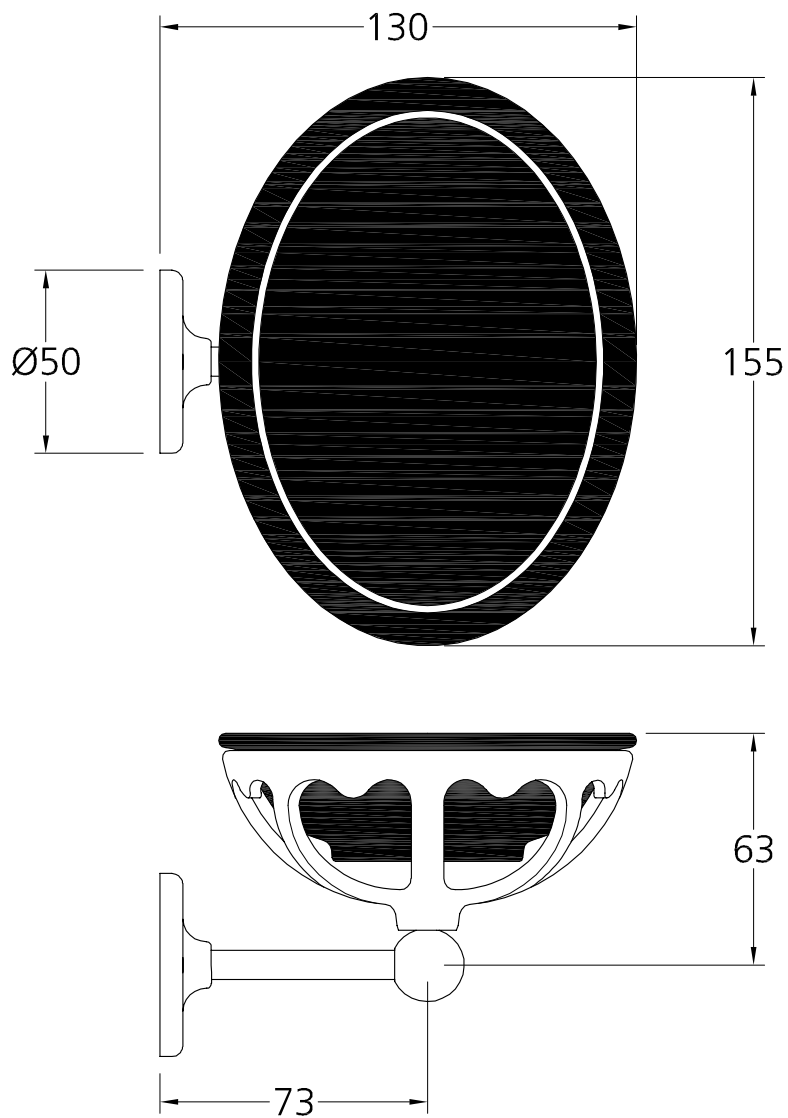

BK 4505

PDF

Cast Brass Soap Holder
with Black Fine Bone
China Dish

Dimensions in millimetres
To convert into inches divide by 25.4

LEFROY BROOKS