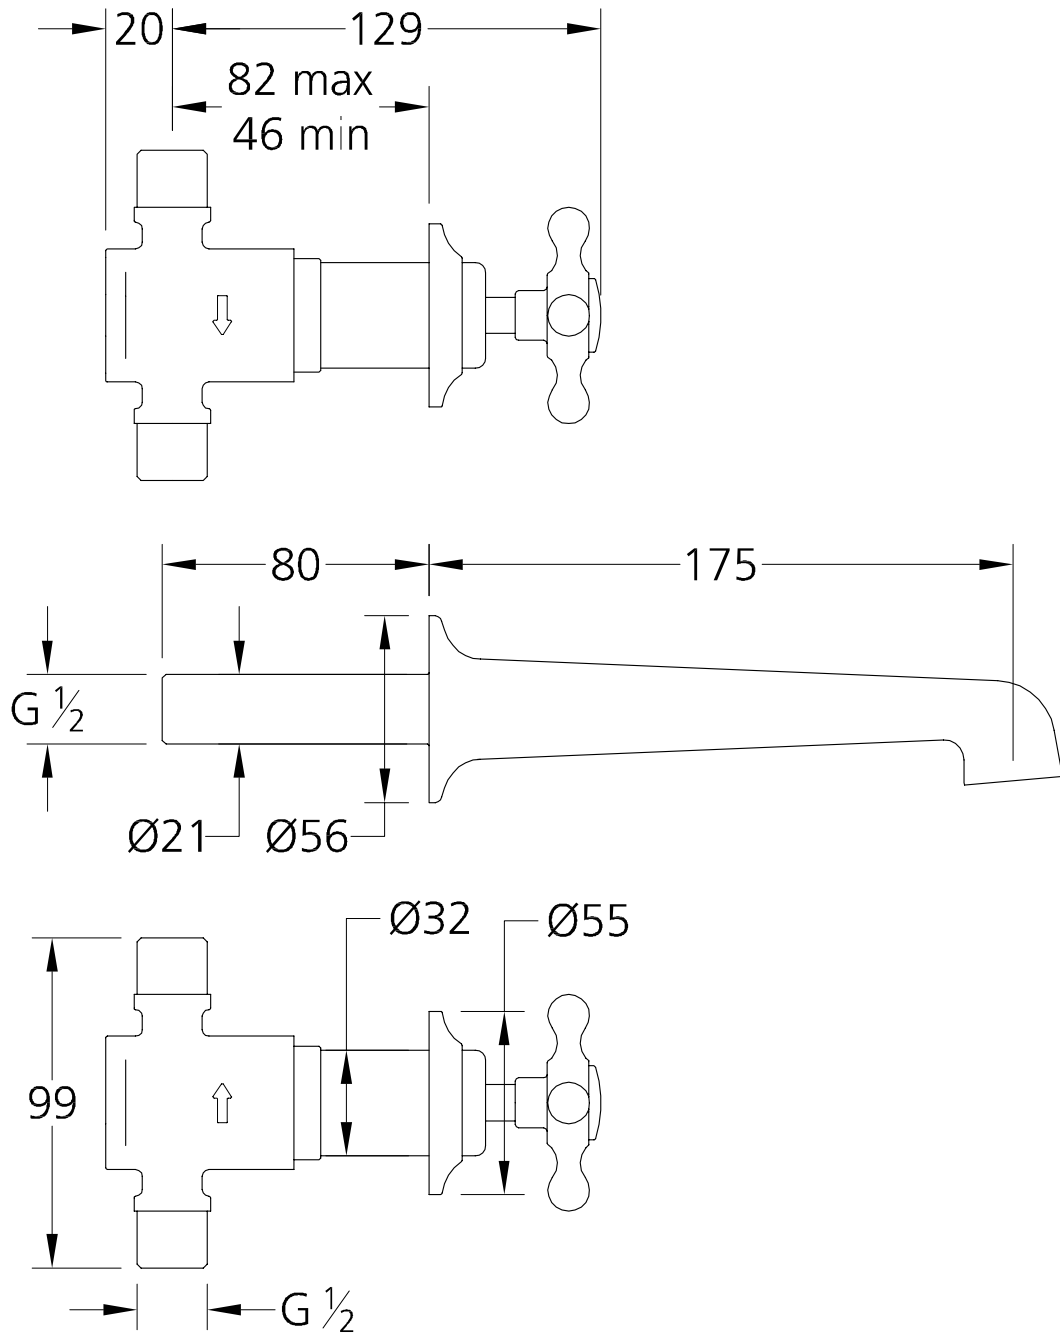

CH 1212

PDF

Classic Wall Mounted
Three Basin Mixer
with Connaught Handwheels

Dimensions in millimetres
To convert into inches divide by 25.4

LEFROY BROOKS