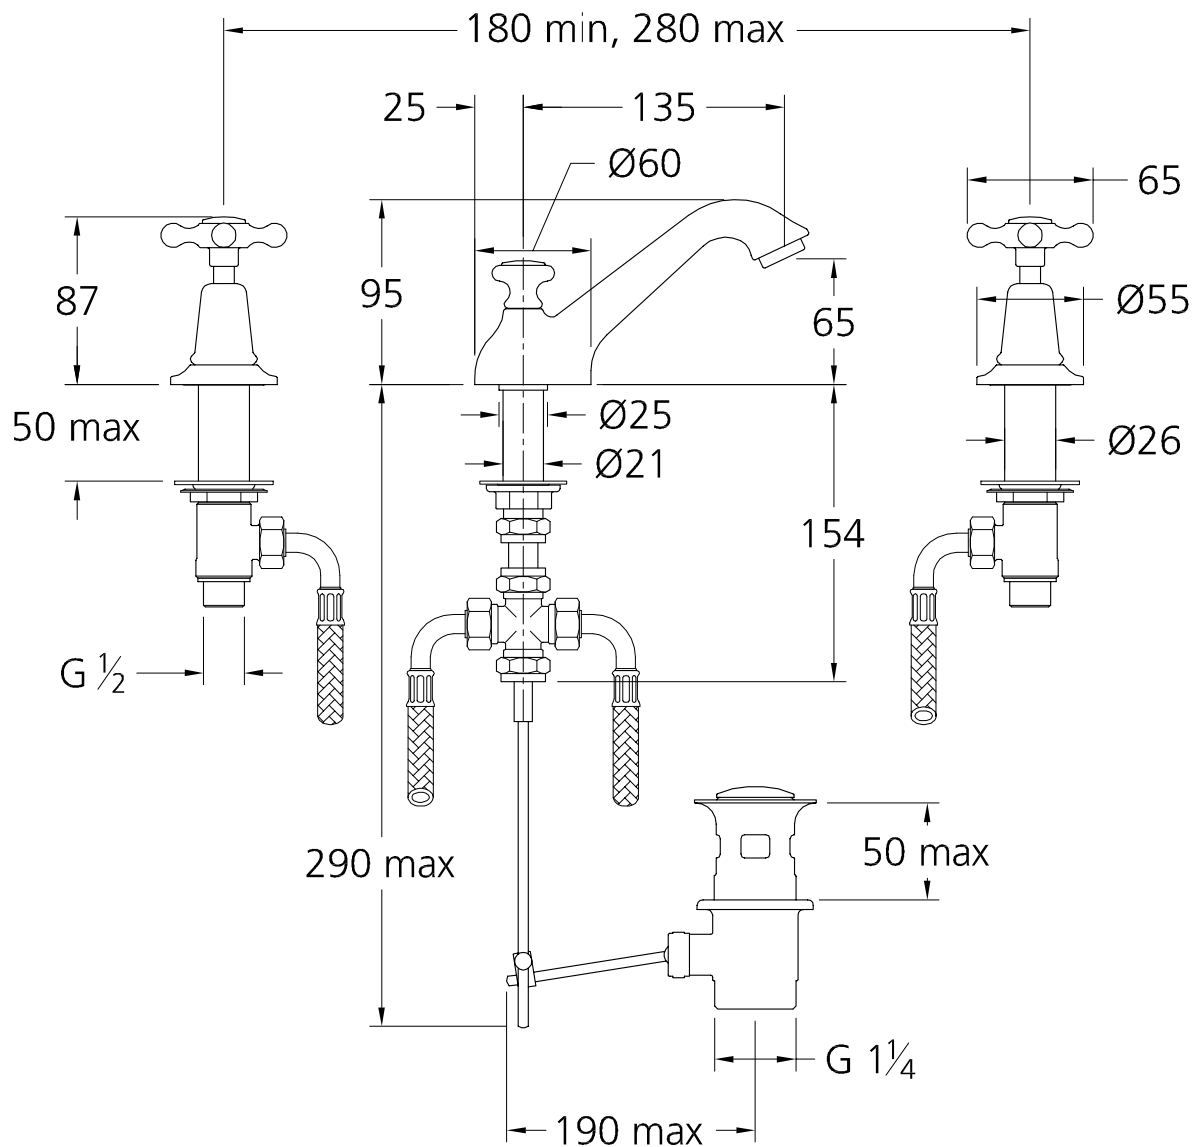

CH 1216

PDF

Edwardian Three hole
Basin Mixer with
Connaught Handwheels
and Pop-up Waste

Dimensions in millimetres

To convert into inches divide by 25.4

LEFROY BROOKS