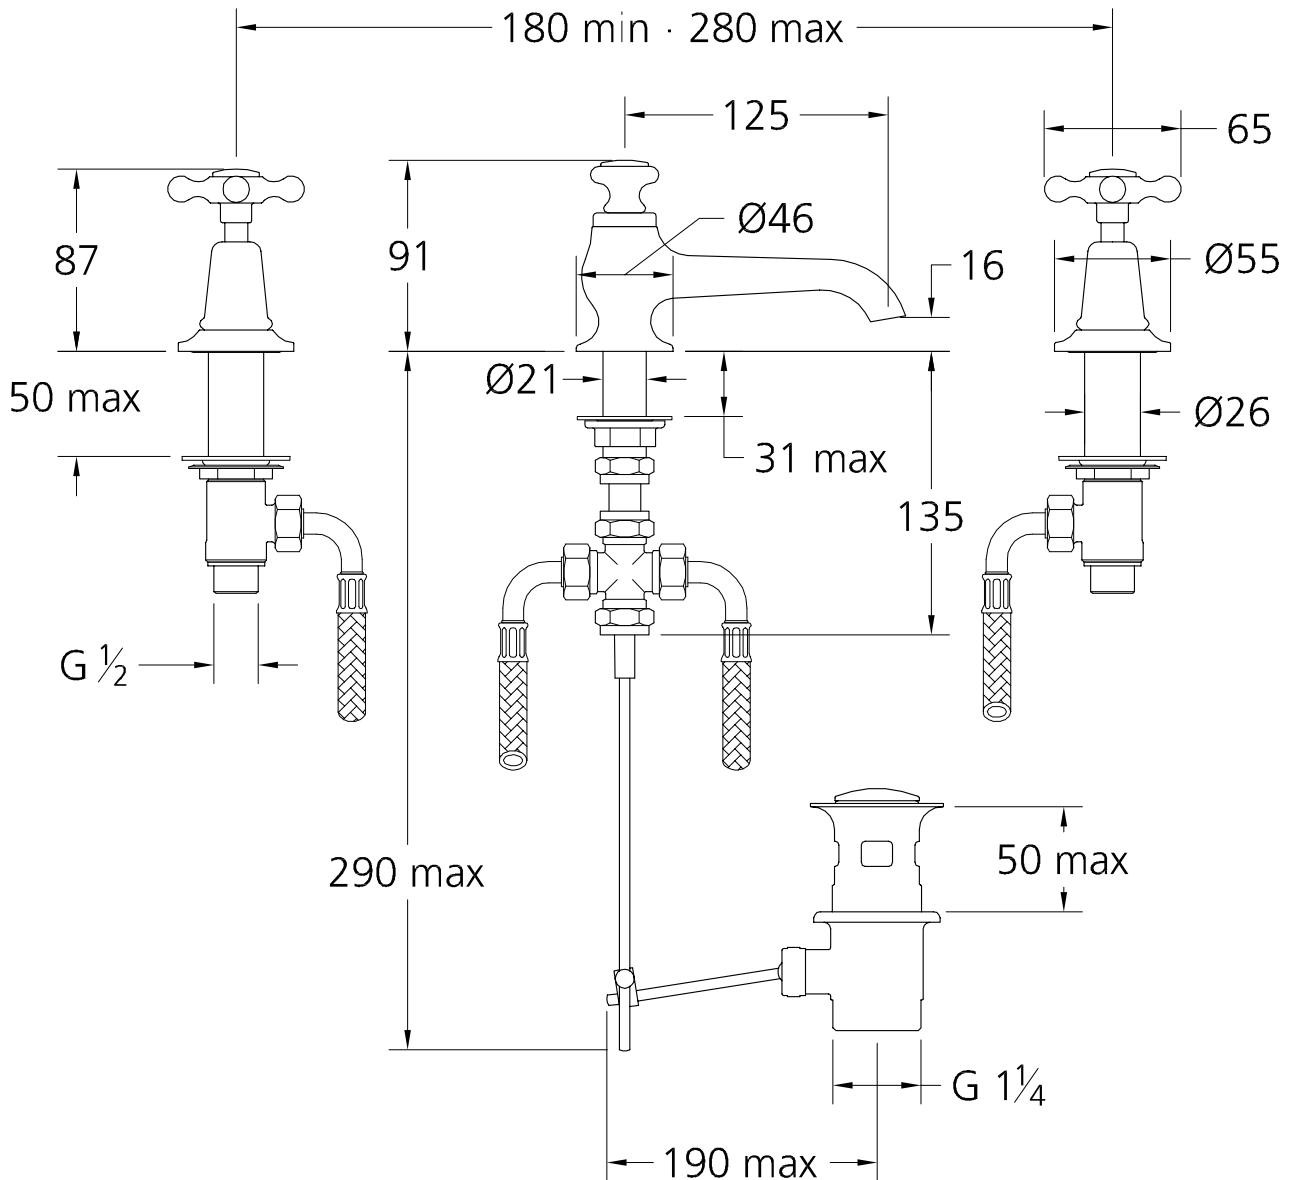

## Connaught Three Hole Basin Mixer with Handwheels and Pop-up Waste

Dimensions in millimetres  
To convert into inches divide by 25.4

LEFROY BROOKS