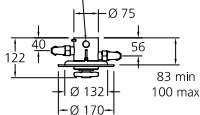

3 No. G 1/2 mixed water outlets

CATALOGUE ILLUSTRATION

Product Ref: GD8812

Revision: A

Issue: 016