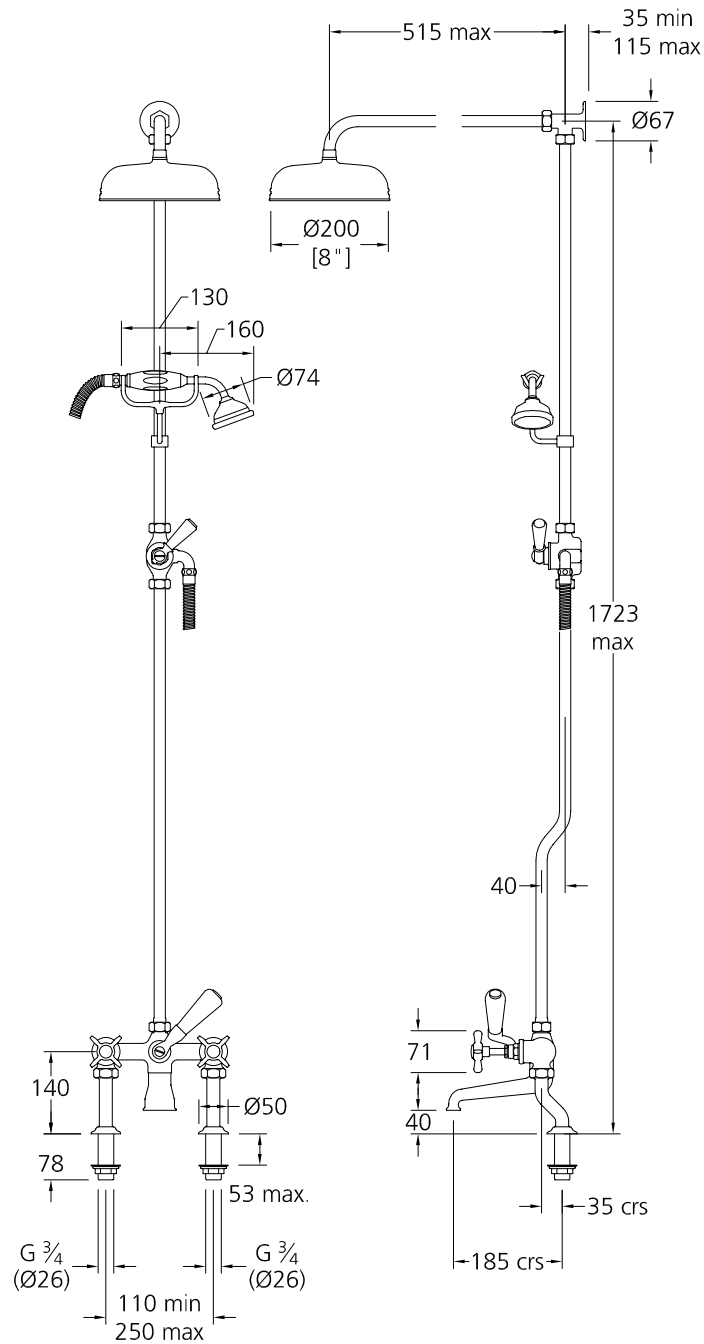

LB 1700

PDF

Classic Bath Shower Mixer
with Riser Kit, Lever Diverter
Hand Shower and 5" Shower

Dimensions in millimetres
To convert into inches divide by 25.4

LEFROY BROOKS